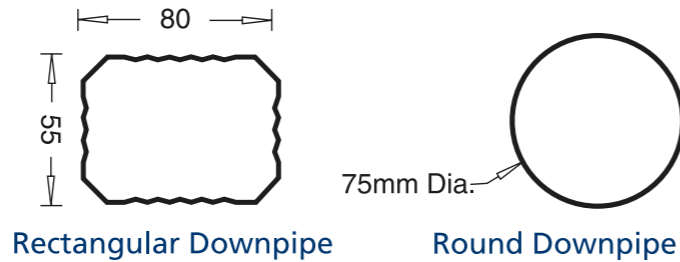

Downpipe Profiles

Continuous Downpipes are made from the same tough, weather-resistant, low-maintenance copper & Colour Steel.

A choice of contemporary rectangular and traditional round downpipes, compliments the design of any residential, commercial or industrial building.

Leaf Guard

Leaf Guard prevents spouting from clogging with leaves and other debris.

We go to any length