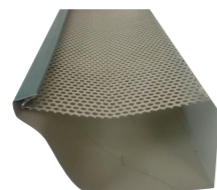

Continuous

Spouting Hawkes Bay Ltd 2016

Spouting Profiles

Continuous Spouting is ideally suited to the New Zealand climate. The use of copper & Colour Steel provides a high quality, attractive product that gives maximum protection from UV rays and will not warp, crack, or go brittle.

Manufactured on site, the spouting is made to measure. There are no joins to leak or sag. Continuous Spouting is available in O.G. 125mm & 150mm, and 125mm 1/4 Round providing designs to complement all styles of home.

Other Profiles

Box Gutter and 1/2 Round Spouting are also available in 6 metre lengths.

Add beauty & value to your home

Downpipe Profiles

Continuous Downpipes are made from the same tough, weather-resistant, low-maintenance copper & Colour Steel.

A choice of contemporary rectangular and traditional round downpipes, compliments the design of any residential, commercial or industrial building.

Leaf Guard

Leaf Guard prevents spouting from clogging with leaves and other debris.