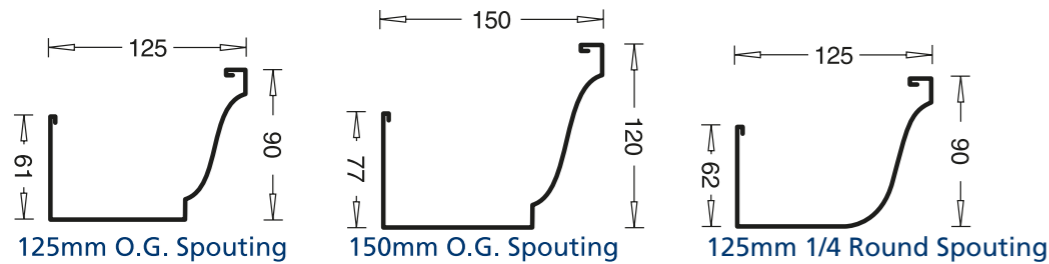

Manufactured on site, the spouting is made to measure. There are no joins to leak or sag. Continuous Spouting is available in O.G. 125mm & 150mm, and 125mm 1/4 Round providing designs to complement all styles of home.

Other Profiles

Box Gutter and 1/2 Round Spouting are also available in 6 metre lengths.

Add beauty & value to your home

Downpipe Profiles

Continuous Downpipes are made from the same tough, weather-resistant, low-maintenance copper & Colour Steel.