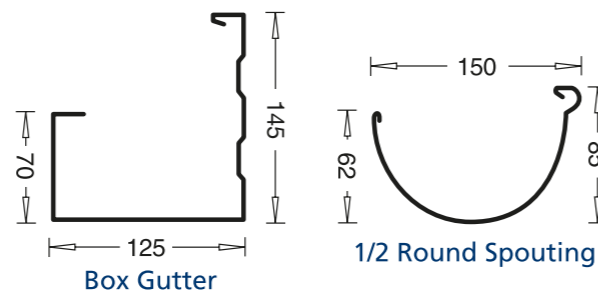

Manufactured on site, the spouting is made to measure. There are no joins to leak or sag. Continuous Spouting is available in O.G. 125mm & 150mm, and 125mm 1/4 Round providing designs to complement all styles of home.

Other Profiles

Box Gutter and 1/2 Round Spouting are also available in 6 metre lengths.

Add beauty & value to your home

Downpipe Profiles

Continuous Downpipes are made from the same tough, weather-resistant, low-maintenance copper & Colour Steel.